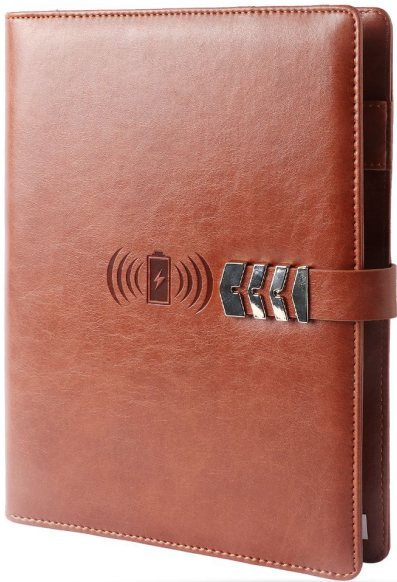

POWER BANK FOLDERS

Catalogue

2023-24

Capacity: 8000mAh
Input: DC 5V 1.5A
Output: DC 5V 2A
IS#16048.2015
R#43116248

V-1

V-2

V-3

V-4

V-5

V-6

V-7

V-8

V-9

V-10

V-11

V-12