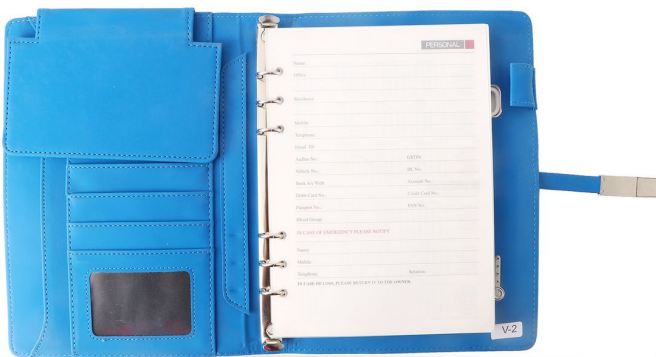

POWER BANK FOLDERS

Catalogue

2023-24

Capacity: 8000mAh
Input: DC 5V 1.5A
Output: DC 5V 2A
IS#16048.2015
R#43116248

V-1

V-2

V-3

V-4

V-5

V-6

V-7

V-8

V-9

V-10

V-11

V-12